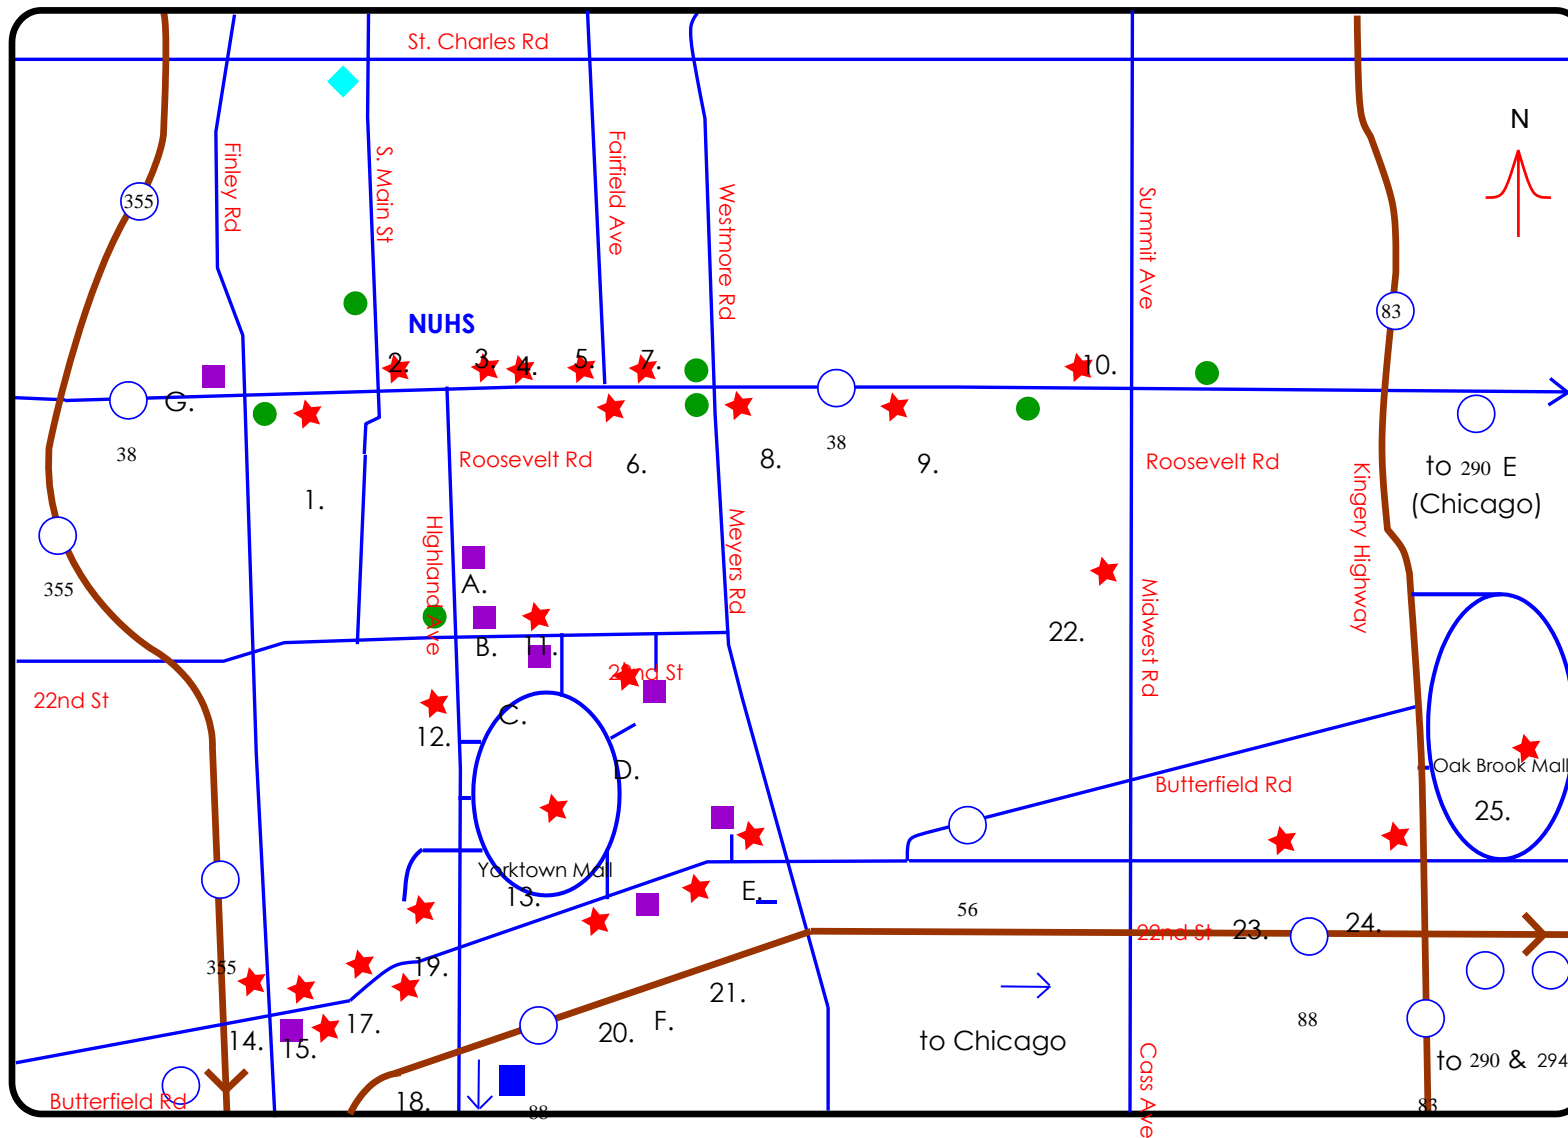

*Prices are subject to change & do not necessarily include additional fuel surcharges

~KEY~

- A. Residence Inn by Marriott
- B. Stay Inn
- C. Townplace Suites by Marriott
- D. Westin Hotel: Harry Caray's, Holy Mackerel
- E. **Fountain Square:** Hyatt Place, Baja Fresh, Champps, P.F. Changs, Starbucks, Uncle Julio's Hacienda, Weber Grill
- F. Embassy Suites
- G. Crowne Plaza: Glen Prairie Restaurant
- H. Holiday Inn Express
- 1. Roundhead's Pizza Pub
- 2. Jewel Grocery Store, Culver's, White Castle, Boston Market
- 3. McDonald's
- 4. Maxfield's Pancake House
- 5. Buona Beef
- 6. Burger King, Quizno's, Panda Express
- 7. A & W, KFC, Wendy's
- 8. Subway (at CVS)
- 9. Taco Bell
- 10. Outback Steakhouse
- 11. Greek Islands
- 12. Omega Pancake House
- 13. **Yorktown Mall:** Egg Harbor Cafe, Brio, Claim Jumper, Famous Dave's BBQ, Flat Top Grill, Buca Di Beppo, The Capital Grille, Ed Debevic's, RA Sushi, Rock Bottom Brewery
- 14. Cheeseburger in Paradise
- 15. Porfillo's Hotdogs
- 16. Brick House
- 17. Panera Bread, Qdoba
- 18. Olive Garden
- 19. Patio Ribs, Potbelly's Sandwiches
- 20. TGI Friday's
- 21. Benihana
- 22. Costas
- 23. Giordano's Pizza
- 24. Mike Ditka's Restaurant
- 25. **Oak Brook Mall:** Antico Posto, Baisi Thai, Braxton Seafood Grill, California Pizza Kitchen, Elliott's Deli, Houlihan's, Maggiano's, Mon Ami Gabi, Stir Crazy, The Cheesecake Factory, The Clubhouse, Wildfire

Directions to NUHS from O'Hare International Airport:

Take I-294 South from the airport. Stay in the right lanes and pay \$0.80 toll. You will be on I-294 for ~10-12 miles. Exit right onto I-88 West (to Aurora). Stay in right lanes and pay \$0.80 toll. You will be on I-88 for ~5 miles. Exit right onto Highland Avenue. Turn right at the light (heading north). NUHS Campus is located just north of Roosevelt Road where Highland Avenue dead ends.

■ Hotel ● Gas
★ Restaurant(s) ◆ Train Station 🏥 Hospital

NUHS Campus is located just north of Roosevelt Road where Highland Avenue dead ends.